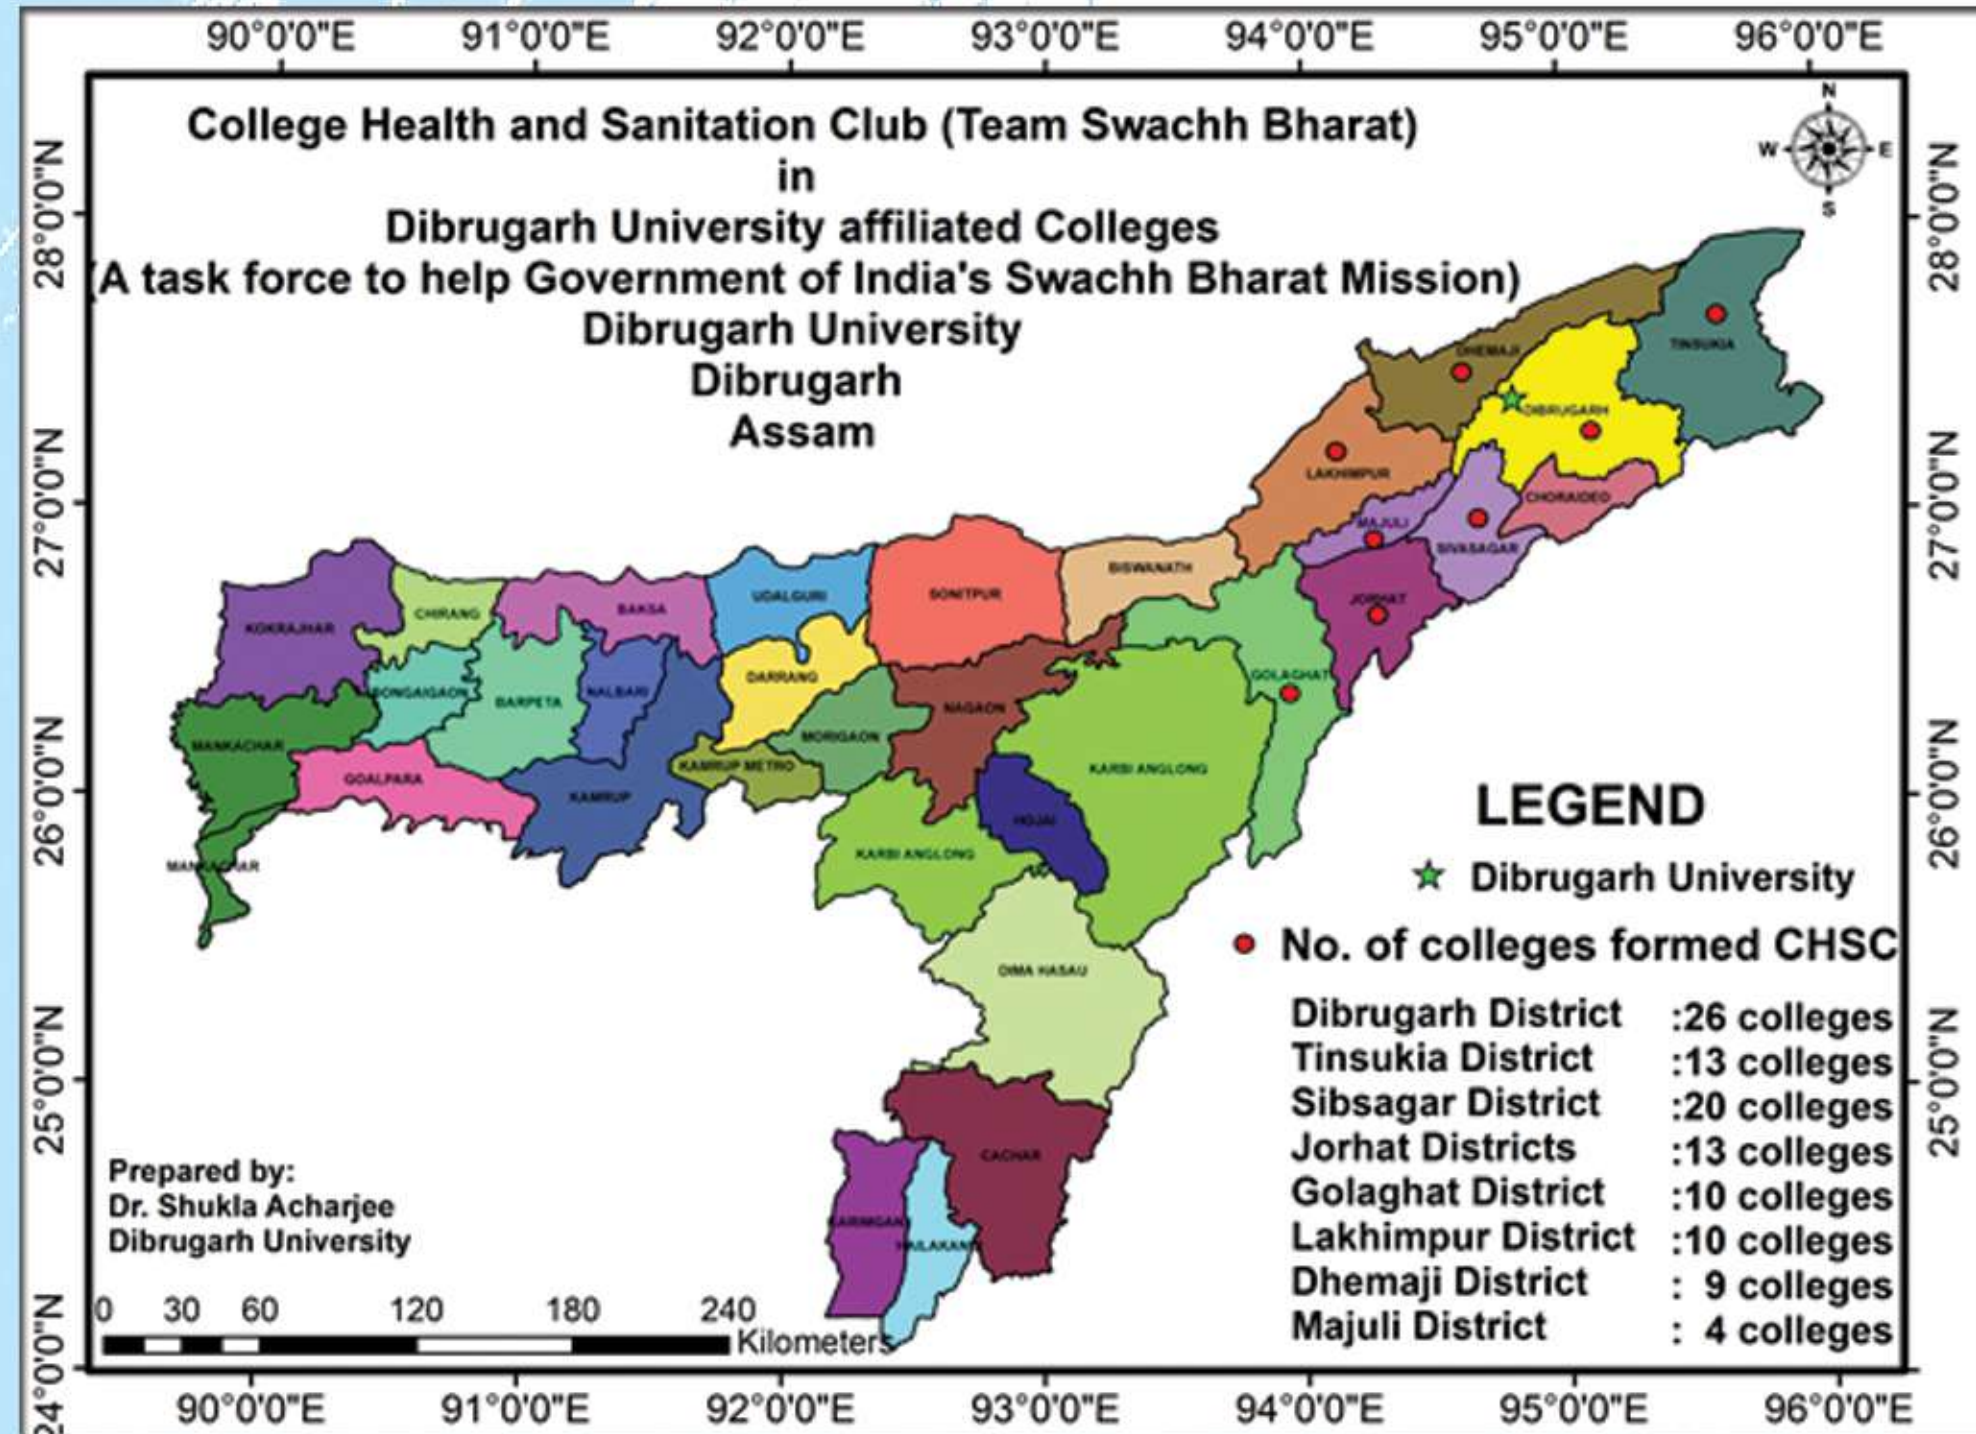

# SWACHH BHARAT MISSION DIBRUGARH UNIVERSITY

## Convergence Programmes:

### Convergence meeting Dibrugarh was held in 2016

- 26th July 2017: Charaideo
- 1st August, 2017: Jorhat
- 10th August 2017: Tinsukia
- 22nd August 2017: Majuli
- 29th August 2017: Sivasagar
- 4 September 2017: Dhemaji
- 25th October 2017: Lakhimpur

## LAKHIMPUR

Colleges under DU	CHSC Colleges	Students under CHSC
32	28	350